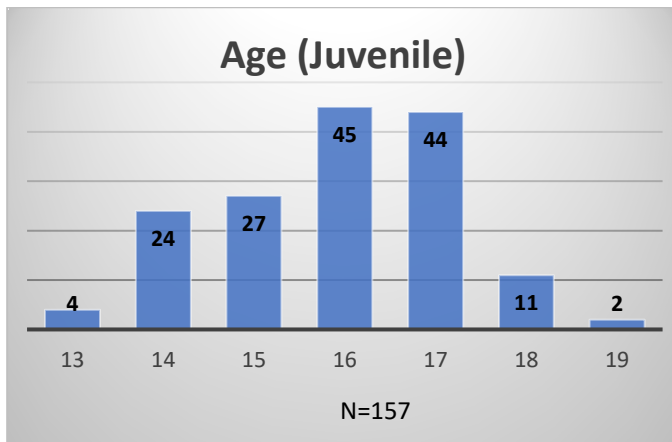

Daily Data Dashboard – March 11, 2024

Demographics for JTDC Population

Monday Morning Midnight Count

Total # of probation Involved youth¹: 1,342

¹ Probation Active: Any youth who is pending sentencing with an active social history, has been formally placed on probation or supervision with Cook County Juvenile Probation on the date of the report.

*Age, Gender and Race for Criminal Court population (N=1) is not represented in this report.

Daily Data Dashboard – March 11, 2024
Demographics for JTDC Population
Monday Morning Midnight Count

Data sources: cFive Supervisor – Probation Population and RMIS – JTDC Population