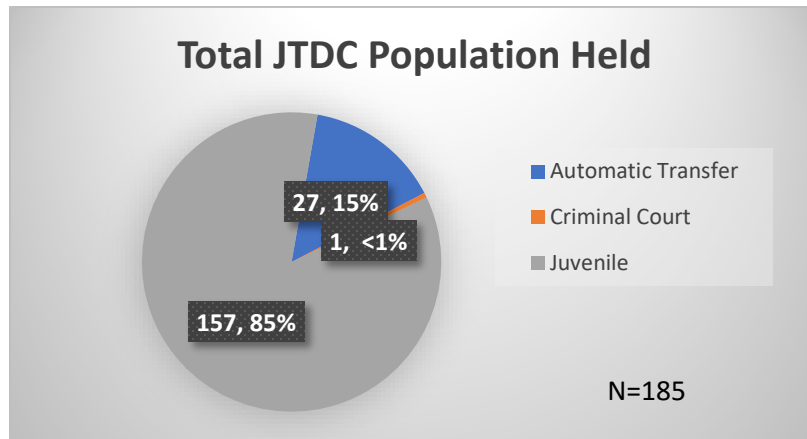

Daily Data Dashboard – March 11, 2024

Demographics for JTDC Population

Monday Morning Midnight Count

Total # of probation Involved youth¹: 1,342

¹ Probation Active: Any youth who is pending sentencing with an active social history, has been formally placed on probation or supervision with Cook County Juvenile Probation on the date of the report.

*Age, Gender and Race for Criminal Court population (N=1) is not represented in this report.

Daily Data Dashboard – March 11, 2024
Demographics for JTDC Population
Monday Morning Midnight Count

Data sources: cFive Supervisor – Probation Population and RMIS – JTDC Population