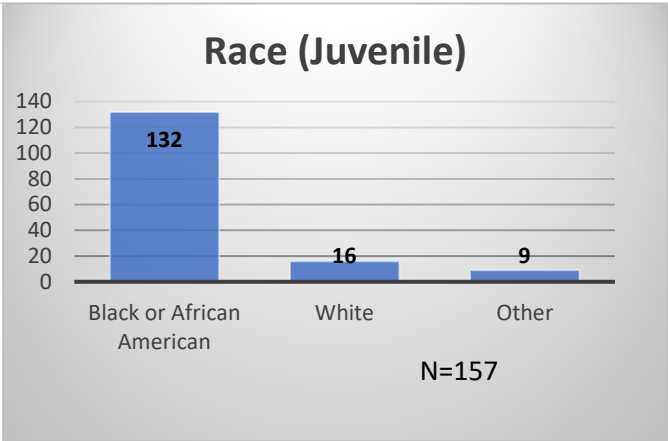

Daily Data Dashboard – March 11, 2024

Demographics for JTDC Population

Monday Morning Midnight Count

Total # of probation Involved youth¹: 1,342

¹ Probation Active: Any youth who is pending sentencing with an active social history, has been formally placed on probation or supervision with Cook County Juvenile Probation on the date of the report.

*Age, Gender and Race for Criminal Court population (N=1) is not represented in this report.

Daily Data Dashboard – March 11, 2024
Demographics for JTDC Population
Monday Morning Midnight Count

Data sources: cFive Supervisor – Probation Population and RMIS – JTDC Population