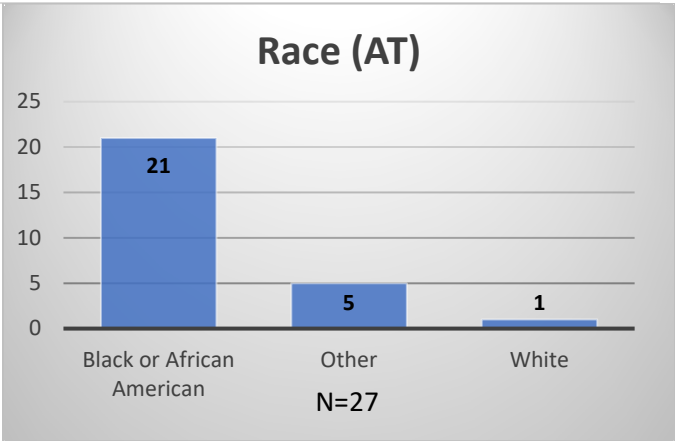

Daily Data Dashboard – March 11, 2024

Demographics for JTDC Population

Monday Morning Midnight Count

Total # of probation Involved youth¹: 1,342

¹ Probation Active: Any youth who is pending sentencing with an active social history, has been formally placed on probation or supervision with Cook County Juvenile Probation on the date of the report.

*Age, Gender and Race for Criminal Court population (N=1) is not represented in this report.

Daily Data Dashboard – March 11, 2024
Demographics for JTDC Population
Monday Morning Midnight Count

Data sources: cFive Supervisor – Probation Population and RMIS – JTDC Population