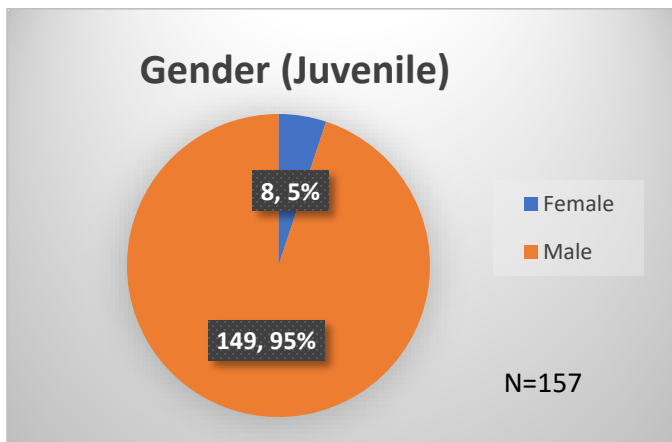

Daily Data Dashboard – March 11, 2024

Demographics for JTDC Population

Monday Morning Midnight Count

Total # of probation Involved youth¹: 1,342

¹ Probation Active: Any youth who is pending sentencing with an active social history, has been formally placed on probation or supervision with Cook County Juvenile Probation on the date of the report.

*Age, Gender and Race for Criminal Court population (N=1) is not represented in this report.

Daily Data Dashboard – March 11, 2024
Demographics for JTDC Population
Monday Morning Midnight Count

Data sources: cFive Supervisor – Probation Population and RMIS – JTDC Population