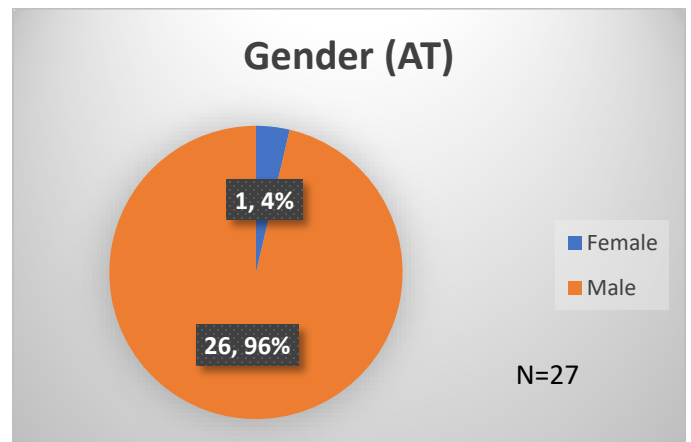

Daily Data Dashboard – March 11, 2024

Demographics for JTDC Population

Monday Morning Midnight Count

Total # of probation Involved youth¹: 1,342

¹ Probation Active: Any youth who is pending sentencing with an active social history, has been formally placed on probation or supervision with Cook County Juvenile Probation on the date of the report.