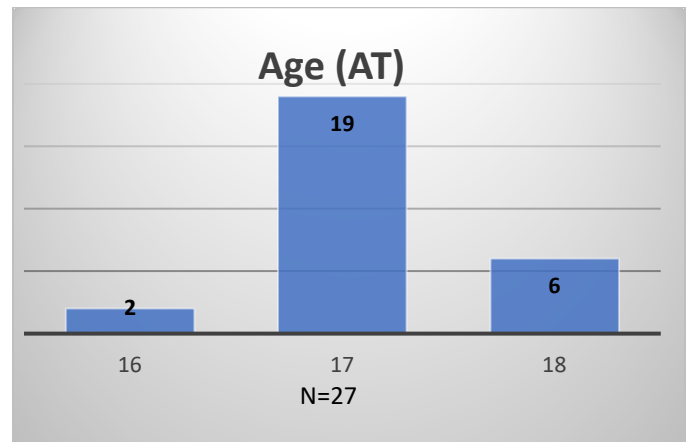

Daily Data Dashboard – March 11, 2024

Demographics for JTDC Population

Monday Morning Midnight Count

Total # of probation Involved youth¹: 1,342

¹ Probation Active: Any youth who is pending sentencing with an active social history, has been formally placed on probation or supervision with Cook County Juvenile Probation on the date of the report.

*Age, Gender and Race for Criminal Court population (N=1) is not represented in this report.

Daily Data Dashboard – March 11, 2024
Demographics for JTDC Population
Monday Morning Midnight Count

Data sources: cFive Supervisor – Probation Population and RMIS – JTDC Population